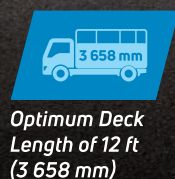

710 LPT

TATA TRUCKS DESH KE TRUCKS

Technical Specifications

Model	710 LPT DCR33HSD 100B6M5 ST
Engine	4 SP BS6 Phase 2 TCIC engine
Engine Type	4 Cylinder In line Water Cooled Direct Engine water cooled with Intercooler
Engine Displacement	2 956 cc
Power	74.5 kW (100 PS) @ 2 800 r/min
Torque	300 Nm @ 1 000 - 2 200 r/min
Clutch	Single Plate Dry Friction type - 280 mm dia
Gearbox	G 400 (5F,1R) Cable Shift Mechanism
Gearbox Ratio	1st - 6.45, 2nd - 3.66, 3rd - 2.29, 4th - 1.49, 5th - 1.00, Rev - 6.26
Suspension- Front Type	Parabolic Suspension with rubber bush and Hydraulic double acting telescopic shock absorbers
Suspension- Rear Type	Semi- Elliptical Leaf Spring with Auxillary Springs
Tyres	Radial 8.25 R 16Low CRR Tyre (FR - 2, RR - 2, Spare - 1)
Cabin Type	Fully Forward Cabin
Steering Type	Power Steering 4 spoke
Brakes	Dual Circuit Full AirS' Cam Brakes with Stack Adjuster(Drum - Drum) - 325 mm
Ground Clearance	220 mm
Gradeability	34.7%
Rear Axle	Banjo Type - Single reduction hypoid gears, fully floating axle shafts - RAR : 4.86
Battery	12 V, 100 Ah capacity with 120 Amps Alternator
Fuel Tank Capacity	90 l HD Polymer Fuel Tank with Fuel Management
Load Body Variants	CAB & HSD
GVW	7 490 kg
FAW	3 640 kg
RAW	3 850 kg
Long Member Size (LXBXH)	200 mm x 60 mm x 5 mm
TCO	12 500 mm
Variants	CAB & HSD
Warranty	3 years or 3 00 000 km
Seating Capacity	D + 2
DEF Tank Capacity	18 l
FIP Model	Delphi CR System (1 800 bar)

Load Body Dimensions		
Cabin Type	Day Cabin	
Wheelbase	3 310 mm	3 550 mm
Deck in ft	3 658 mm (12 ft)	4 267 mm (14 ft)
Length	3 692 mm	4 350 mm
Width	2 135 mm	
Height	1 825 mm