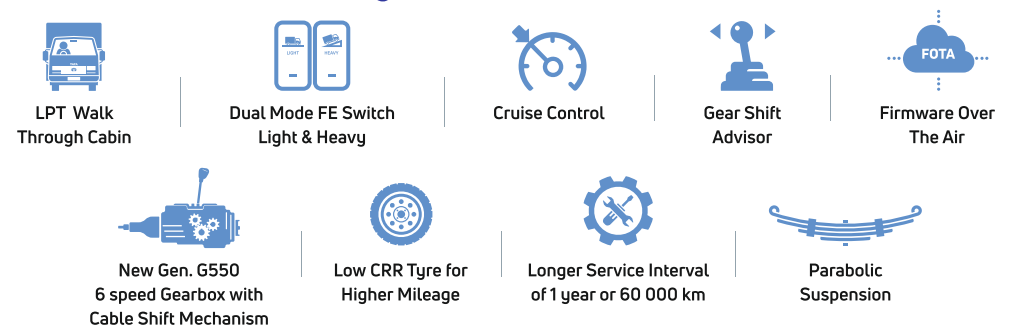

Key Features & Benefits